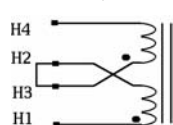

JOIN / RELIER
H4–H2 & H3–H1
CONNECT /
BRANCHER
H1 – H4

JOIN / RELIER
H2 – H3
CONNECT /
BRANCHER
H1 – H4

JOIN / RELIER
X4–X2 & X3–X1
CONNECT /
BRANCHER
X1 – X4

JOIN / RELIER
X2 – X3
CONNECT /
BRANCHER
X1 – X4

25VA – 200VA

250VA – 7500VA

LOWEST OF 2 VOLTAGES/
PLUS BASSE DES 2
TENSIONS
PARALLEL/PARALLELE

HIGHEST OF 2
VOLTAGES/
PLUS HAUTE DES 2
TENSIONS
SERIES / SERIE

LOWEST OF 2 VOLTAGES/
PLUS BASSE DES 2
TENSIONS
PARALLEL / PARALLELE

HIGHEST OF 2 VOLTAGES/
PLUS HAUTE DES 2
TENSIONS
SERIES / SERIE

DC/DL SERIES

NOIR/BLACK

ROUGE/RED

BLANC /
WHITE

H OU/OR X

SERIES DC/DL

NOIR / BLACK

ROUGE / RED

CONNECT /
BRANCHER
BAS / LOW
H1 – H2
HAUT/HIGH
H1 – H3

JOIN / RELIER
H4–H2 & H3–H1
CONNECT /
BRANCHER
H1 – H4

JOIN / RELIER
H2 – H3
CONNECT /
BRANCHER
H1 – H4

JOIN / RELIER
X4–X2 & X3–X1
CONNECT /
BRANCHER
X1 – X4